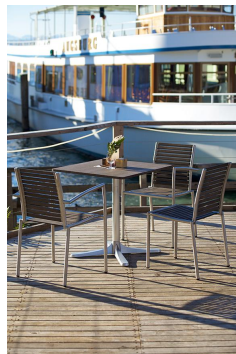

CHAIR RUBEN