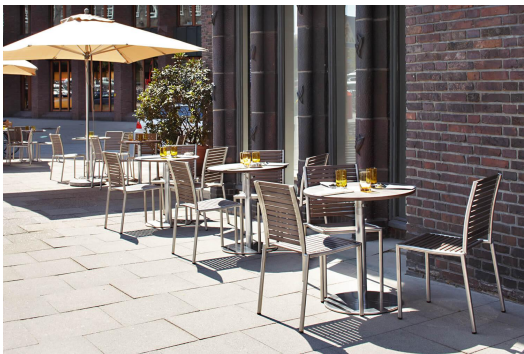

CHAIR RUBEN