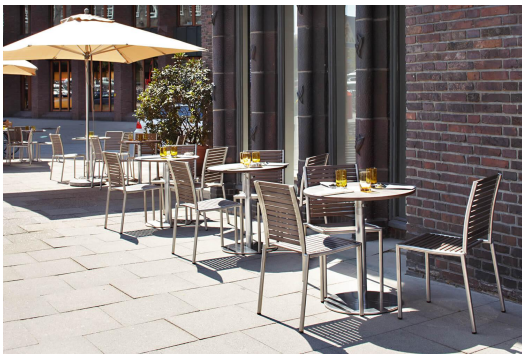

CHAIR RUBEN