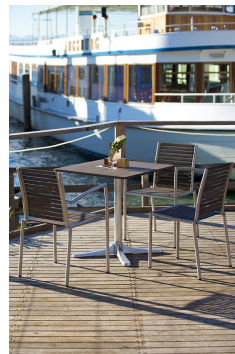

CHAIR RUBEN