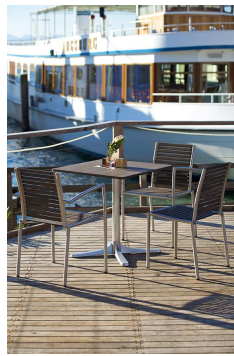

ARM CHAIR RUBEN