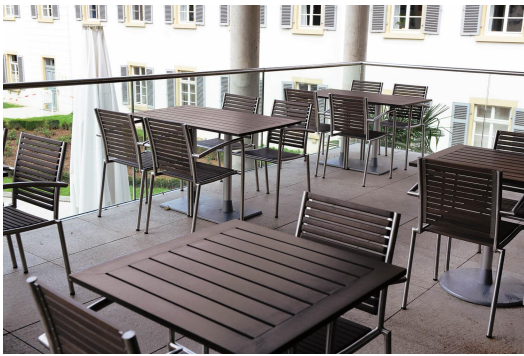

ARM CHAIR RUBEN