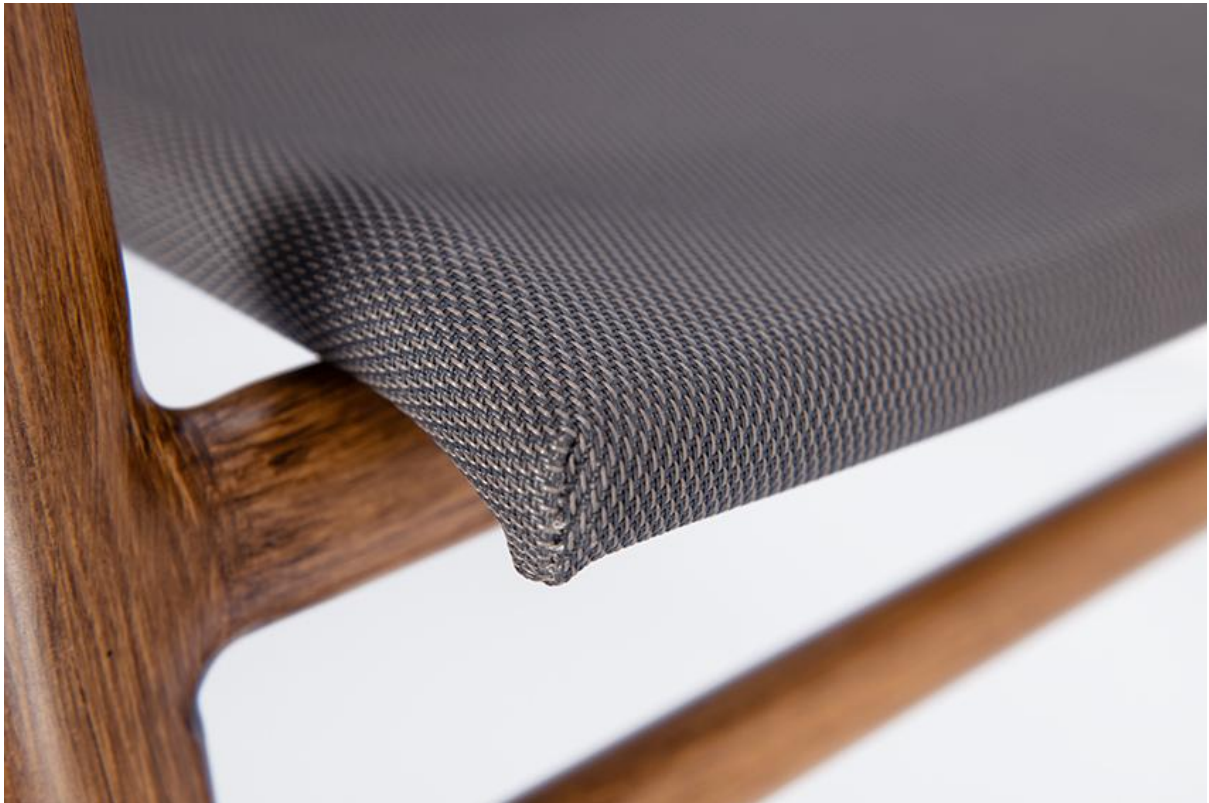

ARM CHAIR **TINNA**

Elegant and lightweight, the stackable Tinna armchair enjoys its place on sun terraces, balconies and cafés. The wood-effect, aluminium frame is combined either with technical outdoor fabric or with polyethylene mesh strips.

€109.00

ARM CHAIR **TINNA**

Your chosen variant

Product details

Product Code:	1000J7
Model name:	Tinna
Product type:	arm chair
Frame material:	aluminium
Frame colour:	powder coated with teak look
Seating material:	technical polyester fabric
Seating colour:	black brown
Assembly state:	completely assembled

Technical specifications

Product Code:	1000J7
Model name:	Tinna
Product type:	arm chair
Application area:	outdoors
Height:	86 cm
Seat height:	43 cm
Width:	58 cm
Depth:	65 cm
Seat depth:	45 cm
Armrest height:	65 cm
Weight:	3.6 kg
Stackable:	yes
Stacking quantity:	8