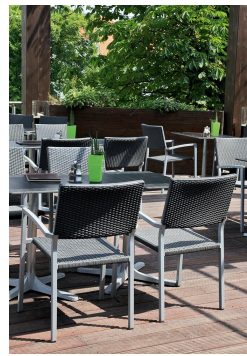

ARM CHAIR TOM