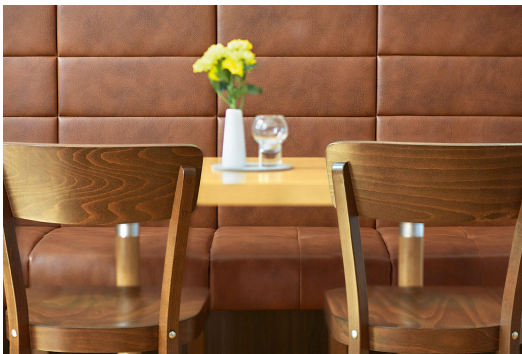

CHAIR GLENDA