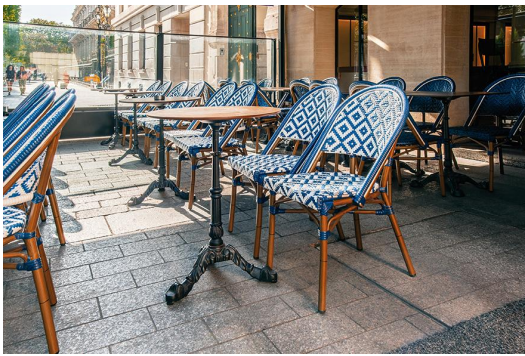

CHAIR MELARA