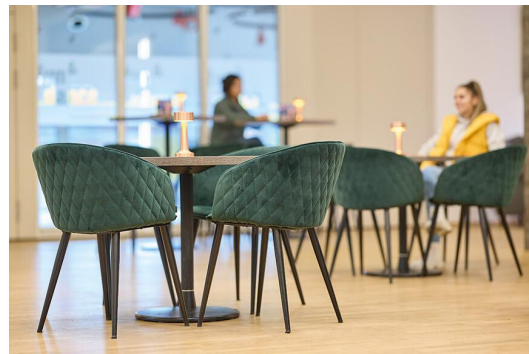

ARM CHAIR ORNELA