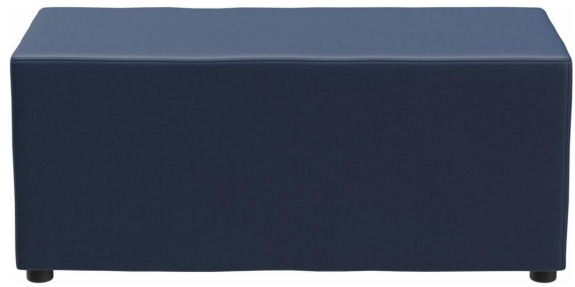

2-SEATER STOOL CORINA

Loungehöhe ca. 43cm /
Lounge height approx. 43cm /
Hauteur du salon env. 43cm

Hochwertige Verarbeitung /
High quality workmanship /
Finition de haute qualité

Vielseitig flexibel einsetzbar /
Versatile and flexible /
Utilisation polyvalente et flexible

The cube seat Corina has a lounge table height and is also available as a long bench. A simple seating option or a flexible addition to the existing seating group. Corina is part of the fabric collection and is therefore available in a variety of colors and cover materials.

€274.00

2-SEATER STOOL CORINA

Your chosen variant

Product details

Product Code:	1013HC
Model name:	Corina
Product type:	2-seater stool
Seating material:	imitation leather Parotega
Seating colour:	dark blue
Floor glider:	plastic gliders included
Assembly state:	completely assembled
Produced in Germany or Europe:	yes
Sustainable:	yes

Technical specifications

Product Code:	1013HC
Model name:	Corina
Product type:	2-seater stool
Application area:	indoors
Seat height:	43 cm
Seat width:	100 cm
Seat depth:	41 cm
Weight:	0.4 kg

2-SEATER STOOL CORINA