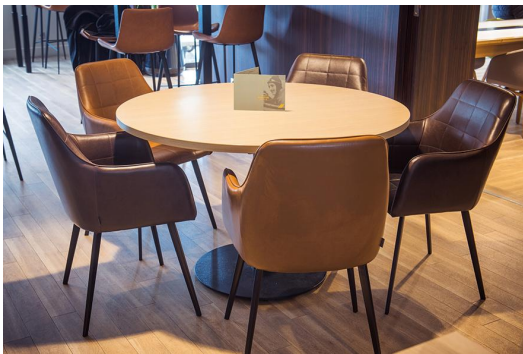

ARM CHAIR ROMY