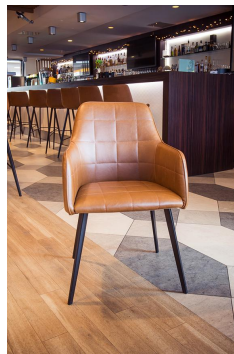

ARM CHAIR ROMY