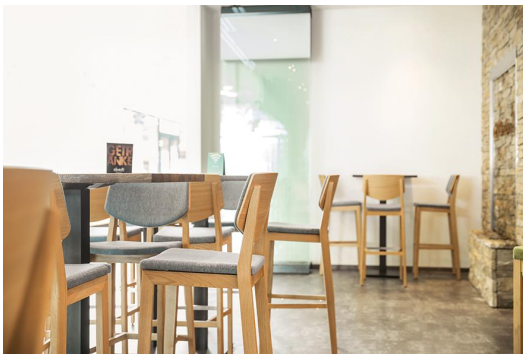

BAR STOOL QUORUM C