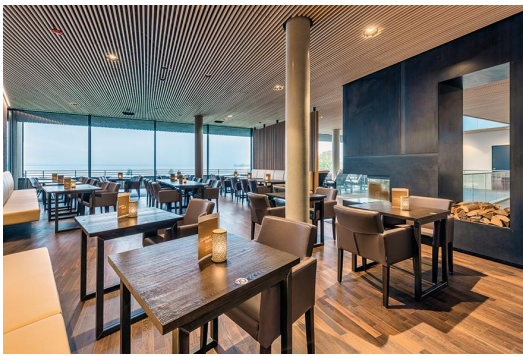

ARM CHAIR NARKIN