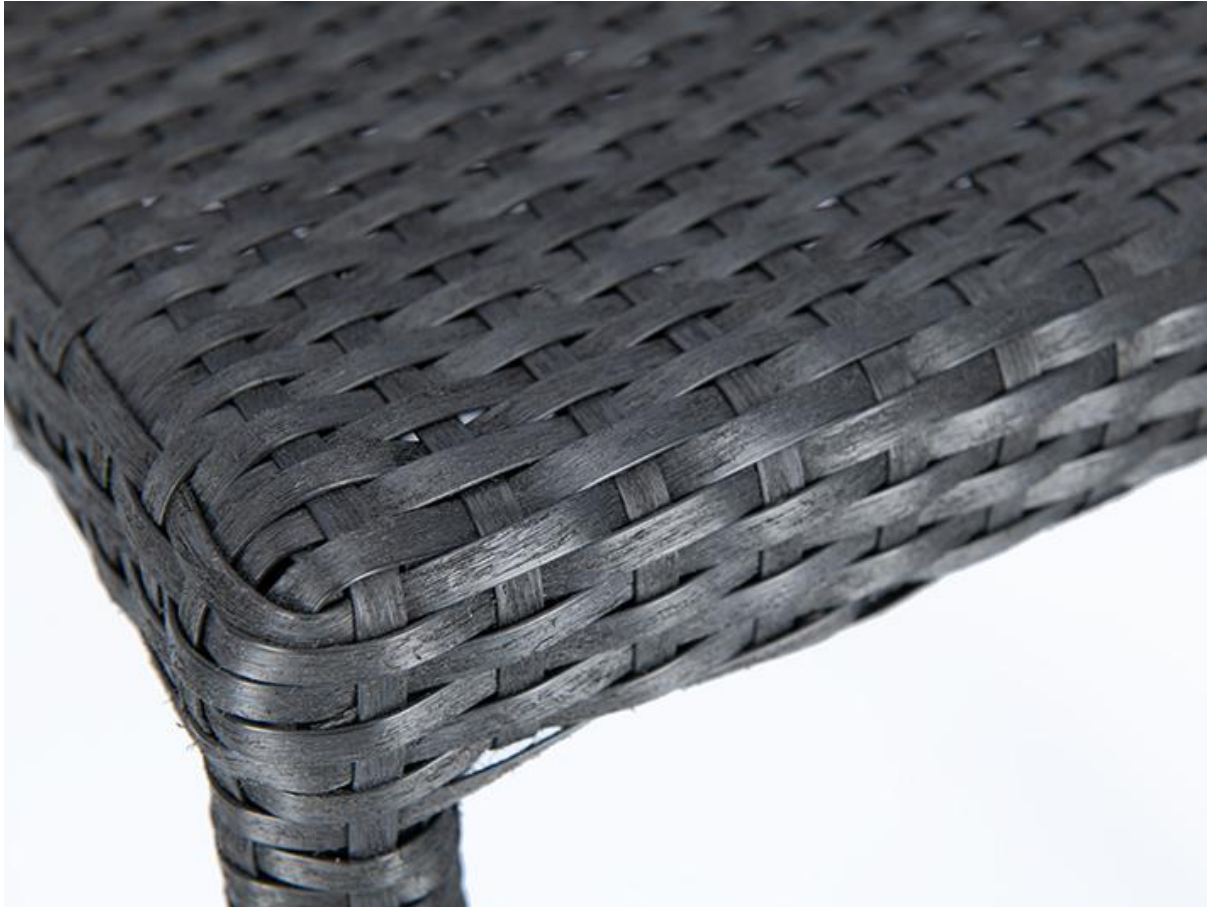

ARM CHAIR ONKA

The stackable chair Onka with armrests is a classic for the outdoor area. The frame is made of fully braided aluminium; the seat and backrest are covered with black, coffee brown or natural-coloured polyrattan, and the roughened mesh has a natural feel. A cushion is optionally available.

€89.00

ARM CHAIR ONKA

Your chosen variant

Product details

| | |
|-------------------|-------------------------------|
| Product Code: | 1018MA |
| Model name: | Onka |
| Product type: | arm chair |
| Frame material: | aluminium |
| Frame colour: | fully braided, in seat colour |
| Seating material: | Polyethylene tape rough |
| Seating colour: | Coffee brown |

Technical specifications

| | |
|--------------------|-----------|
| Product Code: | 1018MA |
| Model name: | Onka |
| Product type: | arm chair |
| Application area: | outdoors |
| Height: | 82 cm |
| Seat height: | 44 cm |
| Width: | 57 cm |
| Depth: | 63 cm |
| Seat depth: | 44 cm |
| Armrest height: | 66 cm |
| Weight: | 3.8 kg |
| Stackable: | yes |
| Stacking quantity: | 7 |