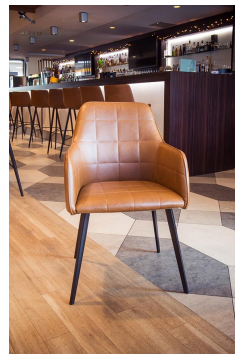

ARM CHAIR ROMY