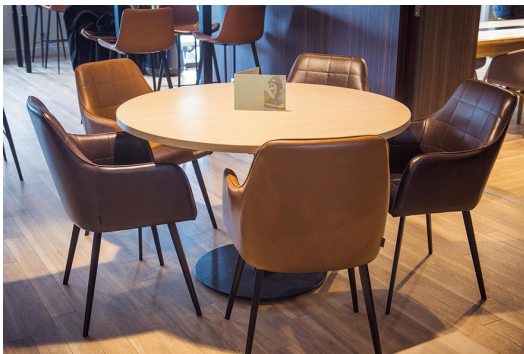

ARM CHAIR ROMY