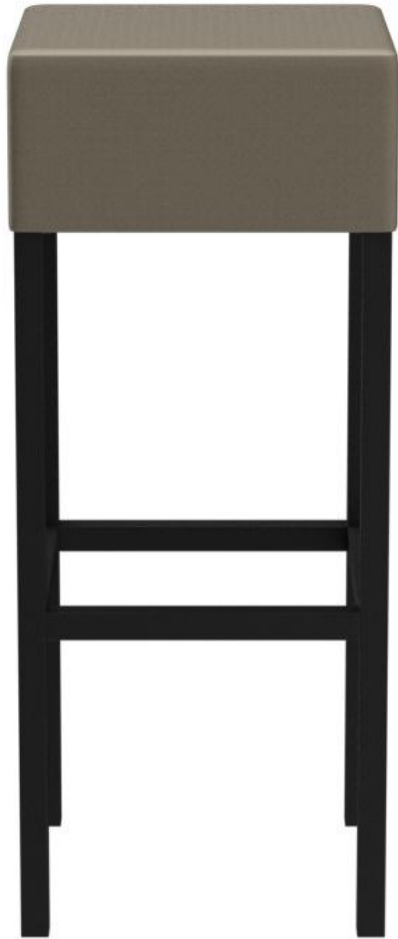

BAR STOOL **TIM**

Corners and edges lend the stool Tim its special charm. Due to its linear design, the outdoor model can be used universally. The frame is made of black powder-coated aluminium; the upholstery is covered with artificial leather Silvertex in beige-grey or black.

€149.00

BAR STOOL TIM

Your chosen variant

Product details

Product Code:	1019W5
Model name:	Tim
Product type:	bar stool
Frame material:	aluminium
Frame colour:	black powder-coated
Seating material:	imitation leather Silvertex
Seating colour:	beige-grey
Floor glider:	plastic gliders included
Assembly state:	not assembled

Technical specifications

Product Code:	1019W5
Model name:	Tim
Product type:	bar stool
Application area:	outdoors
Seat height:	80 cm
Seat width:	34 cm
Seat depth:	34 cm
Weight:	4 kg

BAR STOOL **TIM**

BAR STOOL **TIM**