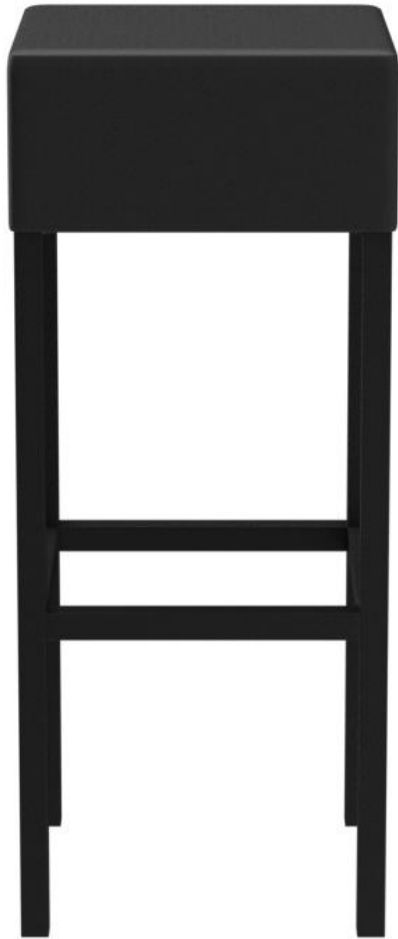

## BAR STOOL **TIM**

Corners and edges lend the stool Tim its special charm. Due to its linear design, the outdoor model can be used universally. The frame is made of black powder-coated aluminium; the upholstery is covered with artificial leather Silvertex in beige-grey or black.

## BAR STOOL TIM

### Product details

Product Code:	101A0N
Model name:	Tim
Product type:	bar stool
Frame material:	aluminium
Frame colour:	black powder-coated
Seating material:	imitation leather Silvertex
Seating colour:	black
Floor glider:	plastic gliders included
Assembly state:	not assembled

### Technical specifications

Product Code:	101A0N
Model name:	Tim
Product type:	bar stool
Application area:	outdoors
Seat height:	80 cm
Seat width:	34 cm
Seat depth:	34 cm
Weight:	4 kg