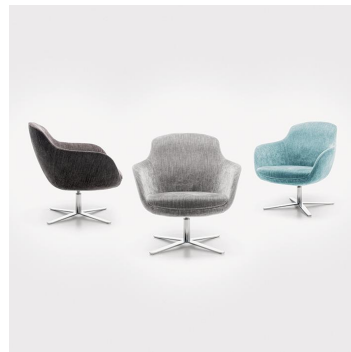

ARMCHAIR **FELIA**