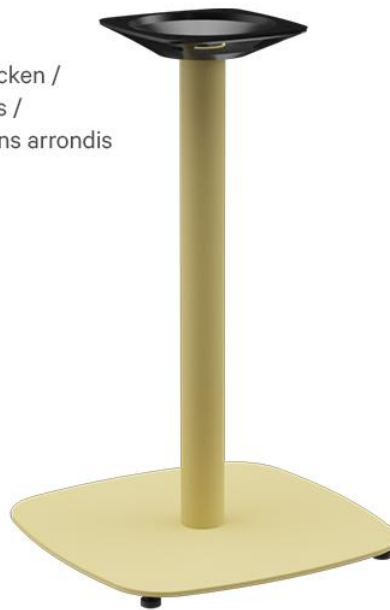

DINING TABLE VISAR

Trendtipp abgerundete Ecken /
Trend tip rounded corners /
Conseil tendance : les coins arrondis

Voll outdoorfähiges Gestell /
Fully outdoor-ready frame /
Châssis entièrement adapté à l'extérieur

Sehr flexibel einsetzbar /
Very flexible to use /
Très souple d'utilisation

With soft curves instead of hard edges, the Visar model blends seamlessly into modern as well as classic settings. Visar is available with one or two columns and can be combined with different tabletop designs and formats. The base and column are made of steel with a black or sahara silk-matt powder coating.

Foot material: steel

Foot type: rectangular
(80x46cm)

Foot colour: black powder-
coated

Assembly state: not assembled

Tabletop depth: 68 cm

Tabletop material: Vario Strong
(laminated
chipboard with
HPL)

Tabletop colour: light oak

Edge thickness: 30 mm

Table top thickness: 30 mm

Fixing top: standard

Column material: steel

Column colour: black powder-
coated

Table base size: central double
column

Tabletop width: 120 cm

DINING TABLE VISAR