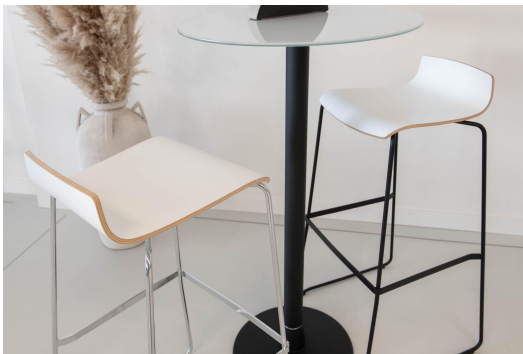

BAR STOOL YOKO