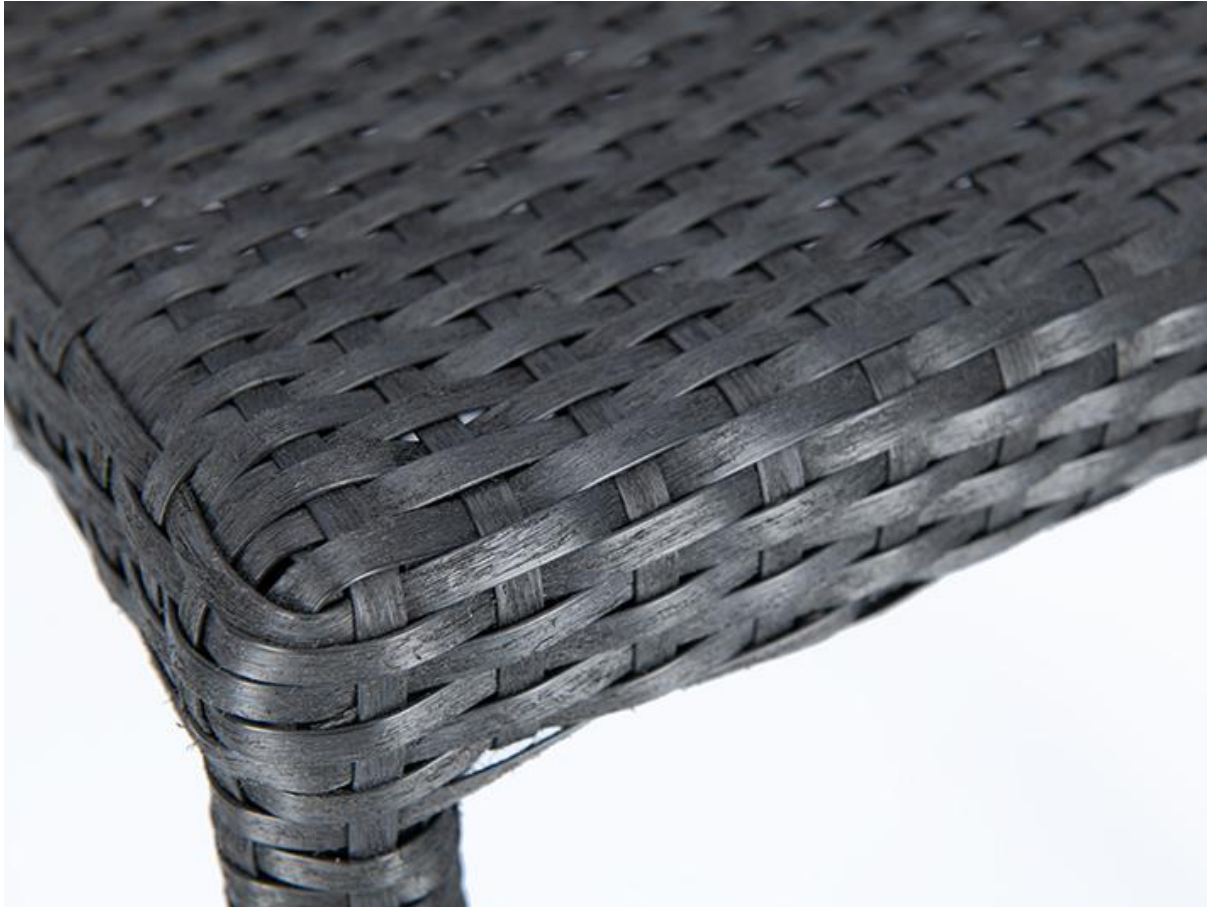

CHAIR ONKA

The stackable chair Onka with armrests is a classic for the outdoor area. The frame is made of fully braided aluminium; the seat and backrest are covered with black, coffee brown or natural-coloured polyrattan, and the roughened mesh has a natural feel. A cushion is optionally available.

€84.00

CHAIR ONKA

Your chosen variant

Product details

Product Code:	101CPY
Model name:	Onka
Product type:	chair
Frame material:	aluminium
Frame colour:	fully braided, in seat colour
Seating material:	Polyethylene tape rough
Seating colour:	black

Technical specifications

Product Code:	101CPY
Model name:	Onka
Product type:	chair
Application area:	outdoors
Height:	82 cm
Seat height:	44 cm
Width:	57 cm
Depth:	63 cm
Seat depth:	44 cm
Armrest height:	66 cm
Weight:	3.6 kg
Stackable:	yes
Stacking quantity:	7