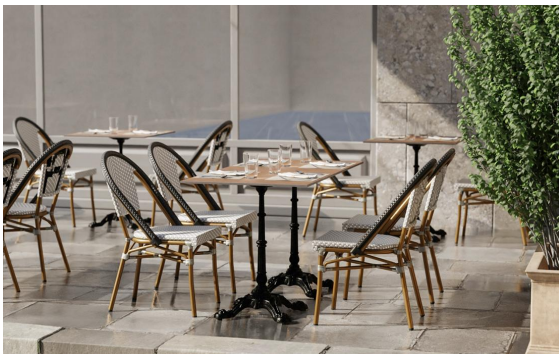

CHAIR ANABEL