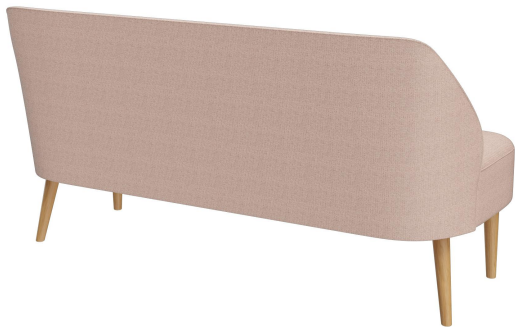

2-SEATER CLIFF

Cliff combines exceptional craftsmanship, durability, and high comfort. The high-quality pocket spring core provides excellent seating comfort and optimal support, even during extended use. Thanks to ergonomic padding and robust construction, Cliff is particularly durable. With its softly rounded backrest, it is available as an armchair and sofa. Feet made of birch wood (walnut stain) or oak wood, as well as numerous upholstery options, offer a variety of design possibilities. Its compact dimensions make Cliff a versatile all-rounder.

€829.00

2-SEATER CLIFF

Your chosen variant

Product details

| | |
|--------------------------------|------------------------------|
| Product Code: | 101JON |
| Model name: | Cliff |
| Product type: | 2-seater |
| Seating material: | fabric Marou |
| Seating colour: | antique pink |
| Foot material: | oak |
| Foot colour: | natural, transparent varnish |
| Assembly state: | partially assembled |
| Cover fire-resistant: | yes |
| water-repellent: | yes |
| Produced in Germany or Europe: | yes |
| Sustainable: | yes |

Technical specifications

| | |
|-------------------|---|
| Product Code: | 101JON |
| Model name: | Cliff |
| Product type: | 2-seater |
| Application area: | indoors |
| Height: | 83 cm |
| Seat height: | 45 cm |
| Width: | 157 cm |
| Depth: | 70 cm |
| Seat depth: | 53 cm |
| Weight: | 37.7 kg |
| Not suitable for: | mountain-,maritime-,desert-climate,swimming-pools |

2-SEATER CLIFF

2-SEATER **CLIFF**