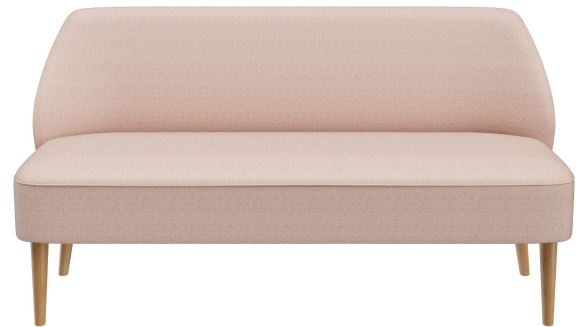

2-SEATER CLIFF

Cliff combines exceptional craftsmanship, durability, and high comfort. The high-quality pocket spring core provides excellent seating comfort and optimal support, even during extended use. Thanks to ergonomic padding and robust construction, Cliff is particularly durable. With its softly rounded backrest, it is available as an armchair and sofa. Feet made of birch wood (walnut stain) or oak wood, as well as numerous upholstery options, offer a variety of design possibilities. Its compact dimensions make Cliff a versatile all-rounder.

€829.00

2-SEATER CLIFF

Your chosen variant

Product details

| | |
|--------------------------------|------------------------------|
| Product Code: | 101JON |
| Model name: | Cliff |
| Product type: | 2-seater |
| Seating material: | fabric Marou |
| Seating colour: | antique pink |
| Foot material: | oak |
| Foot colour: | natural, transparent varnish |
| Assembly state: | partially assembled |
| Cover fire-resistant: | yes |
| water-repellent: | yes |
| Produced in Germany or Europe: | yes |
| Sustainable: | yes |

Technical specifications

| | |
|-------------------|---|
| Product Code: | 101JON |
| Model name: | Cliff |
| Product type: | 2-seater |
| Application area: | indoors |
| Height: | 83 cm |
| Seat height: | 45 cm |
| Width: | 157 cm |
| Depth: | 70 cm |
| Seat depth: | 53 cm |
| Weight: | 37.7 kg |
| Not suitable for: | mountain-,maritime-,desert-climate,swimming-pools |

2-SEATER CLIFF

2-SEATER **CLIFF**