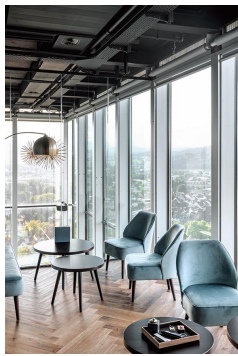

ARMCHAIR CLIFF