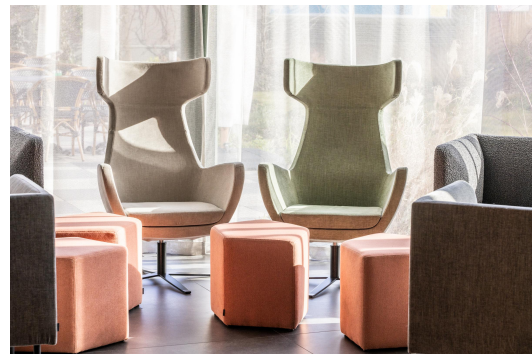

ARMCHAIR **DUSTIN**