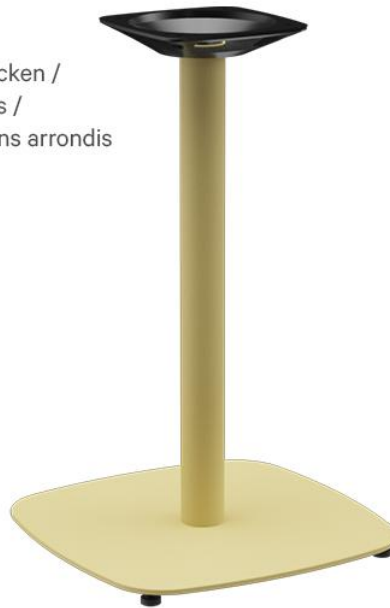

DINING TABLE VISAR

Trendtipp abgerundete Ecken /
Trend tip rounded corners /
Conseil tendance : les coins arrondis

Voll outdoorfähiges Gestell /
Fully outdoor-ready frame /
Châssis entièrement adapté à l'extérieur

Sehr flexibel einsetzbar /
Very flexible to use /
Très souple d'utilisation

With soft curves instead of hard edges, the Visar model blends seamlessly into modern as well as classic settings. Visar is available with one or two columns and can be combined with different tabletop designs and formats. The base and column are made of steel with a black or sahara silk-matt powder coating.

- Trend tip: rounded edges
- Fully outdoor-suitable frame
- Very flexible in use

€218.00

DINING TABLE VISAR

Your chosen variant

Product details

Product Code: 101K6T

Table base size: central single column

Model name: Visar

Tabletop width: 68 cm

Product type: dining table

Foot material: steel

Foot type: square (46x46cm)

Foot colour: black powder-coated

Assembly state: not assembled

Tabletop depth: 68 cm

Tabletop material: Compact Slim (High Pressure Laminate (HPL))