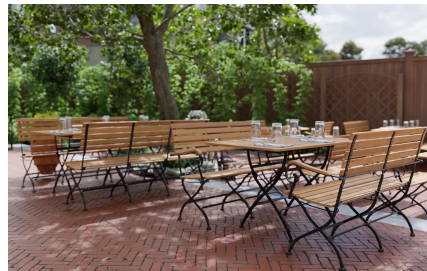

DINING TABLE VALENTIN T