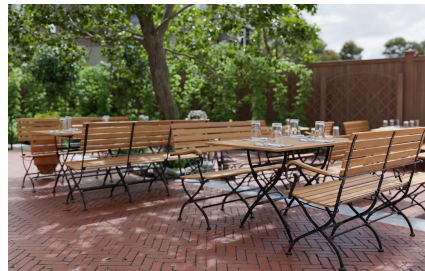

DINING TABLE VALENTIN T