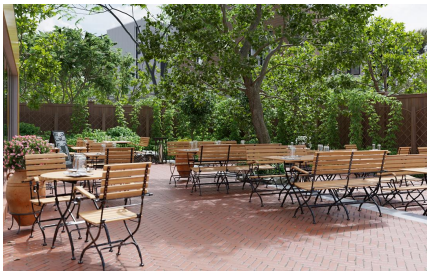

DINING TABLE VALENTIN T