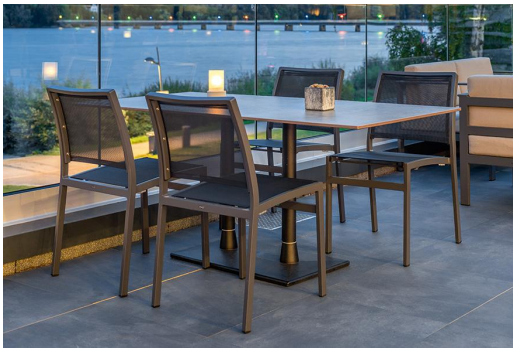

Indoor & Outdoor

One system, innumerable possibilities: the Modular T-system from GO IN offers a great range of options for stylish, central-column indoor and outdoor dining tables. You can combine bases, columns and tabletops in different shapes, sizes, materials and colours – all to fit your design concept.

Not suitable for: swimming pools

Tabletop width: 120 cm

DINING TABLE MODULAR T

DINING TABLE MODULAR T