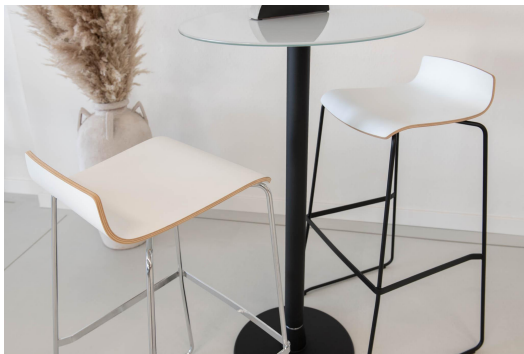

BAR STOOL YOKO