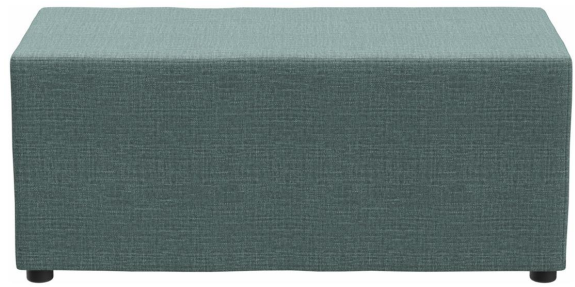

2-SEATER STOOL CORINA