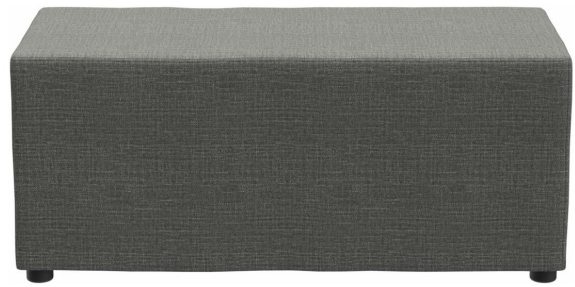

2-SEATER STOOL CORINA