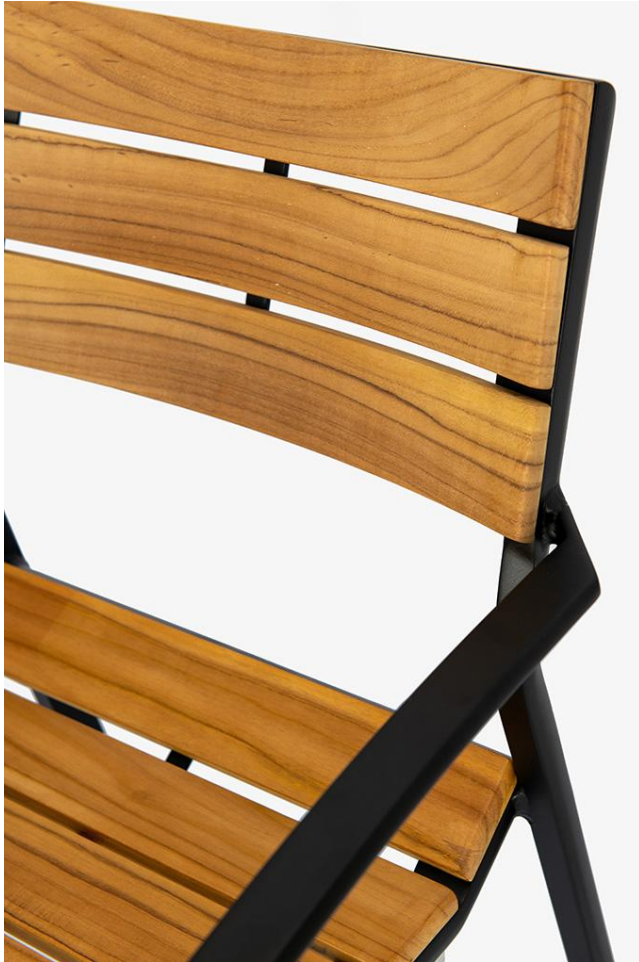

ARM CHAIR TADEO

The stackable model Tadeo - available as chair and armchair - is an absolute eye-catcher both outdoors and indoors. The combination of a black powder-coated lightweight frame made of aluminum and a seat and backrest made of teak gives Tadeo an elegant and modern look. The rounded backrest offers a very high seating comfort.

€179.00

ARM CHAIR TADEO

Your chosen variant

Product details

Product Code:	101U2C
Model name:	Tadeo
Product type:	arm chair
Frame material:	aluminium
Frame colour:	black powder coated
Seating material:	fine wood
Seating colour:	teak wood, untreated
Assembly state:	completely assembled

Technical specifications

Product Code:	101U2C
Model name:	Tadeo
Product type:	arm chair
Application area:	outdoors
Height:	83 cm
Seat height:	45 cm
Width:	56 cm
Depth:	62 cm
Seat depth:	44 cm
Armrest height:	61 cm
Weight:	5.7 kg
Stackable:	yes
Stacking quantity:	6
GO IN Premium:	yes