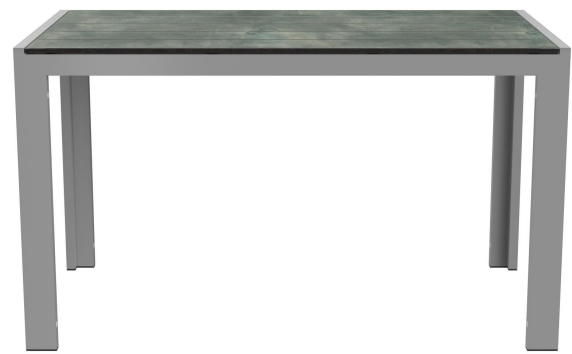

DINING TABLE TORGER T