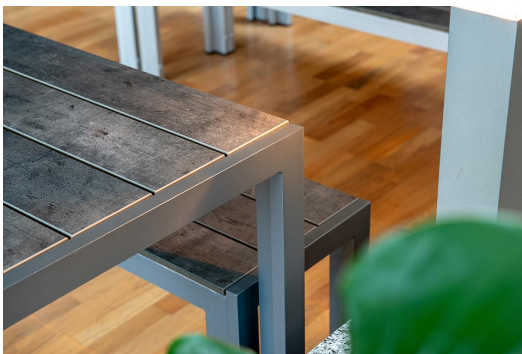

DINING TABLE TORGER T