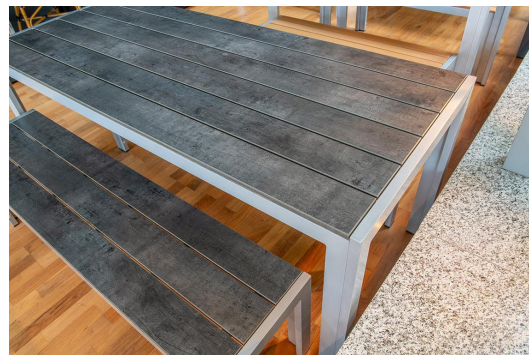

DINING TABLE TORGER T