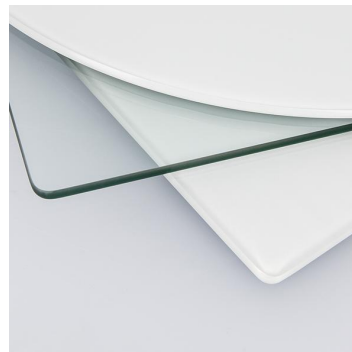

TABLETOP TISCHPLATTE