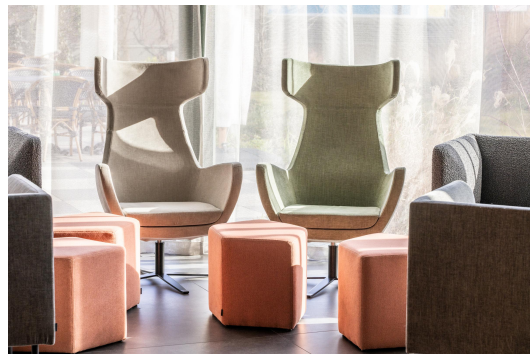

ARMCHAIR **DUSTIN**