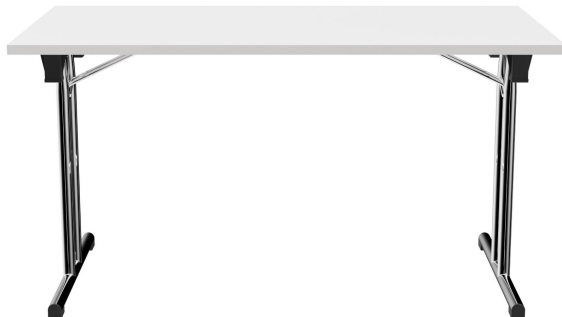

DINING TABLE NERIA