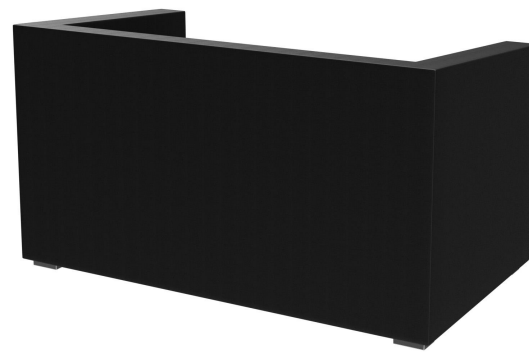

2-SEATER CHARLY