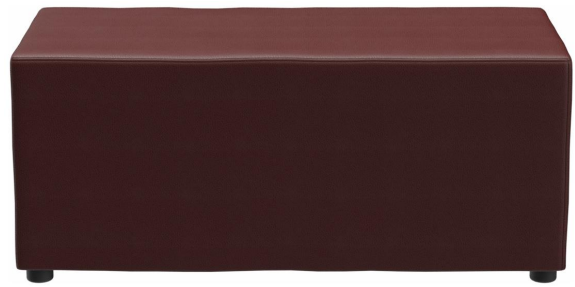

2-SEATER STOOL CORINA

Loungehöhe ca. 43cm /
Lounge height approx. 43cm /
Hauteur du salon env. 43cm

Hochwertige Verarbeitung /
High quality workmanship /
Finition de haute qualité

Vielseitig flexibel einsetzbar /
Versatile and flexible /
Utilisation polyvalente et flexible

The cube seat Corina has a lounge table height and is also available as a long bench. A simple seating option or a flexible addition to the existing seating group. Corina is part of the fabric collection and is therefore available in a variety of colors and cover materials.

€199.00

2-SEATER STOOL CORINA

Your chosen variant

Product details

Product Code:	10205M
Model name:	Corina
Product type:	2-seater stool
Seating material:	imitation leather Casual
Seating colour:	dark red
Floor glider:	plastic gliders included
Assembly state:	completely assembled
Produced in Germany or Europe:	yes
Sustainable:	yes

Technical specifications

Product Code:	10205M
Model name:	Corina
Product type:	2-seater stool
Application area:	indoors
Seat height:	43 cm
Seat width:	100 cm
Seat depth:	41 cm
Weight:	0.4 kg

2-SEATER STOOL CORINA