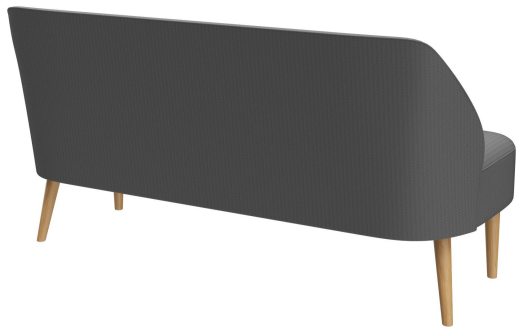

2-SEATER CLIFF

Cliff combines exceptional craftsmanship, durability, and high comfort. The high-quality pocket spring core provides excellent seating comfort and optimal support, even during extended use. Thanks to ergonomic padding and robust construction, Cliff is particularly durable. With its softly rounded backrest, it is available as an armchair and sofa. Feet made of birch wood (walnut stain) or oak wood, as well as numerous upholstery options, offer a variety of design possibilities. Its compact dimensions make Cliff a versatile all-rounder.

€779.00

2-SEATER CLIFF

Your chosen variant

Product details

Product Code:	1020TY
Model name:	Cliff
Product type:	2-seater
Seating material:	fabric Riva
Seating colour:	black
Foot material:	oak
Foot colour:	natural, transparent varnish
Assembly state:	partially assembled
Cover fire-resistant:	yes
Upholstery: NF D 60 013 AM18:	yes
Produced in Germany or Europe:	yes
Sustainable:	yes

Technical specifications

Product Code:	1020TY
Model name:	Cliff
Product type:	2-seater
Application area:	indoors
Height:	83 cm
Seat height:	45 cm
Width:	157 cm
Depth:	70 cm
Seat depth:	53 cm
Weight:	37.7 kg

2-SEATER CLIFF

2-SEATER CLIFF