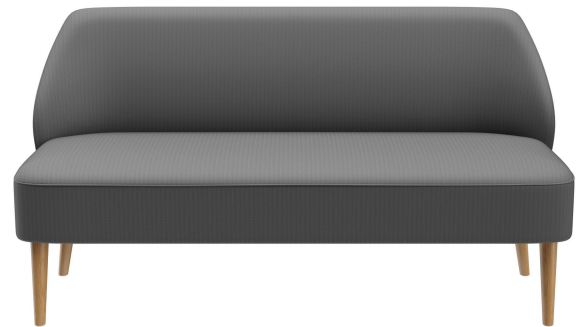

2-SEATER CLIFF

Cliff combines exceptional craftsmanship, durability, and high comfort. The high-quality pocket spring core provides excellent seating comfort and optimal support, even during extended use. Thanks to ergonomic padding and robust construction, Cliff is particularly durable. With its softly rounded backrest, it is available as an armchair and sofa. Feet made of birch wood (walnut stain) or oak wood, as well as numerous upholstery options, offer a variety of design possibilities. Its compact dimensions make Cliff a versatile all-rounder.

€779.00

2-SEATER CLIFF

Your chosen variant

Product details

Product Code:	1020TY
Model name:	Cliff
Product type:	2-seater
Seating material:	fabric Riva
Seating colour:	black
Foot material:	oak
Foot colour:	natural, transparent varnish
Assembly state:	partially assembled
Cover fire-resistant:	yes
Upholstery: NF D 60 013 AM18:	yes
Produced in Germany or Europe:	yes
Sustainable:	yes

Technical specifications

Product Code:	1020TY
Model name:	Cliff
Product type:	2-seater
Application area:	indoors
Height:	83 cm
Seat height:	45 cm
Width:	157 cm
Depth:	70 cm
Seat depth:	53 cm
Weight:	37.7 kg

2-SEATER CLIFF

2-SEATER CLIFF