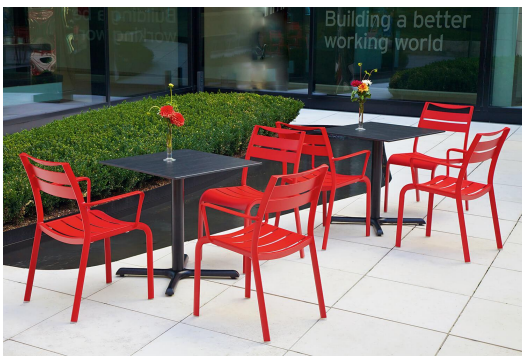

ARM CHAIR HERMA