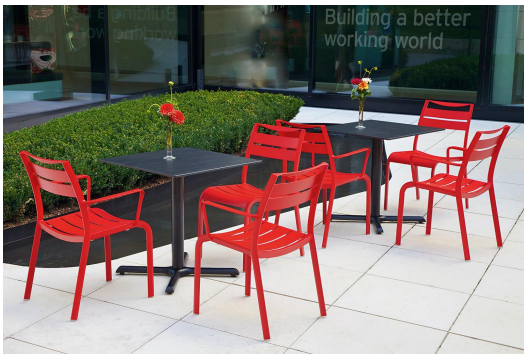

CHAIR HERMA