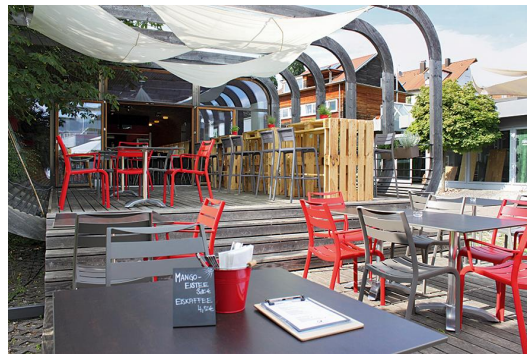

CHAIR HERMA