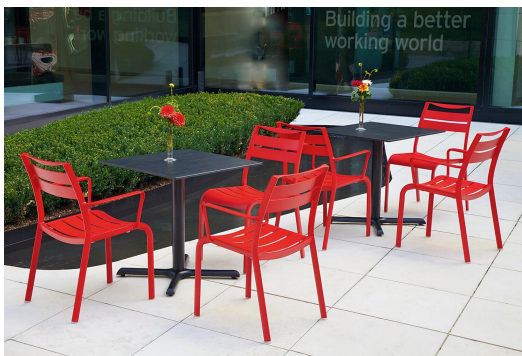

ARM CHAIR **HERMA**