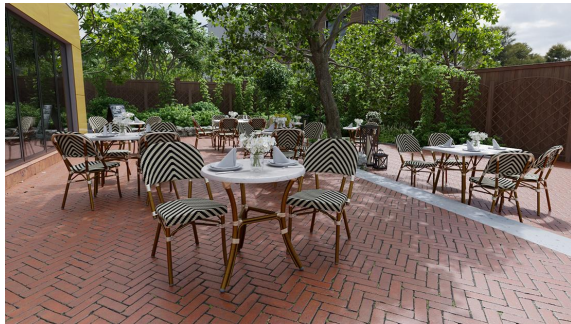

CHAIR ANNELIE