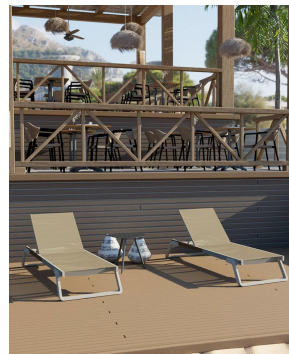

LOUNGER SELINA