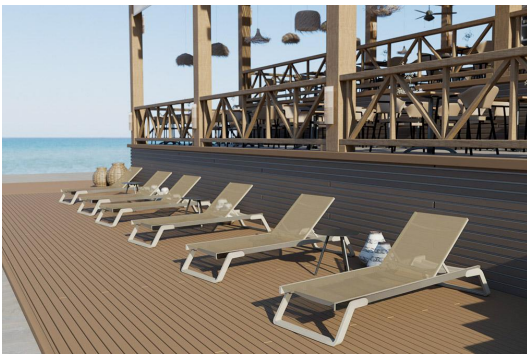

LOUNGER SELINA