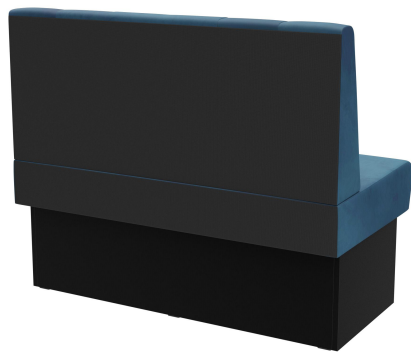

RIGHT-HAND CLOSING ELEMENT 120CM HESTER