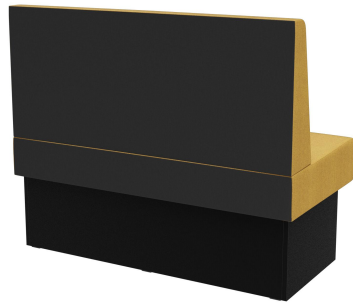

INDIVIDUAL ELEMENT 120 CM **ANETT**