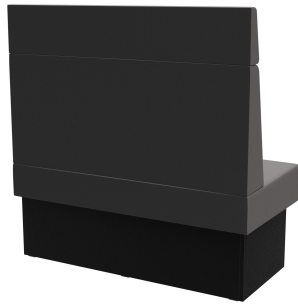

INDIVIDUAL ELEMENT 120 CM ANETT