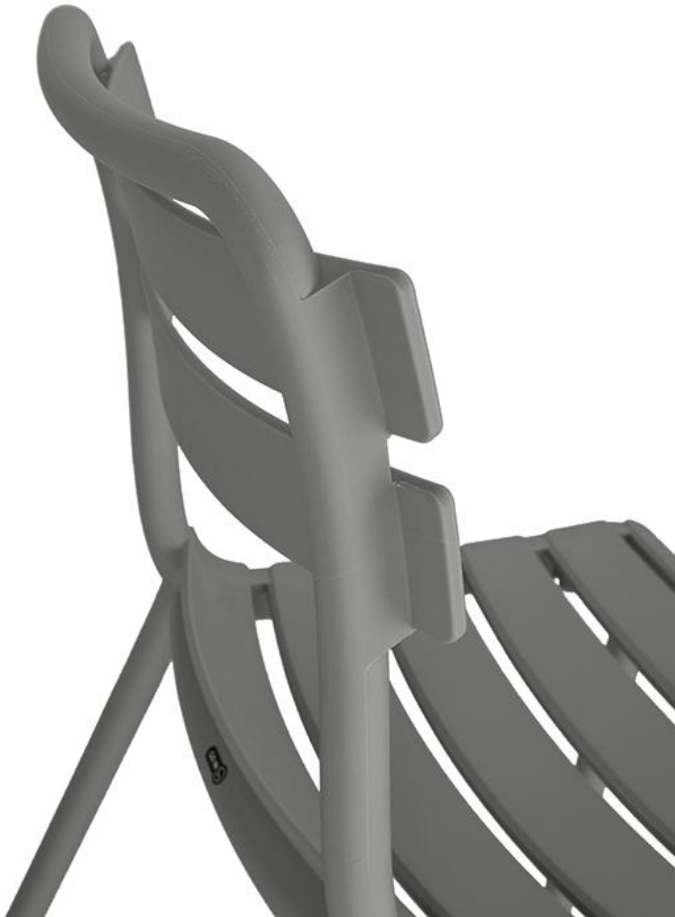

CHAIR ESTELA

Crafted from glass-fiber reinforced polypropylene, Estela impresses with its stability and lightness – ideal for system catering. The classic slatted design adds timeless elegance to any outdoor space. Available in two colors and as a chair or armchair, Estela offers maximum flexibility and comfort. Perfect for those who value quality and style.

€69.00

CHAIR ESTELA

Your chosen variant

Product details

Product Code:	10285D
Model name:	Estela
Product type:	chair
Frame material:	Glass-fibre-reinforced polypropylene
Frame colour:	Anthrazit
Seating material:	Glass-fibre-reinforced polypropylene
Seating colour:	anthrazit
Assembly state:	completely assembled

Technical specifications

Product Code:	10285D
Model name:	Estela
Product type:	chair
Application area:	outdoors
Height:	83.5 cm
Seat height:	46 cm
Width:	50 cm
Depth:	58 cm
Seat depth:	43.5 cm
Weight:	4.6 kg
Stackable:	yes
Stacking quantity:	7

CHAIR ESTELA

CHAIR ESTELA