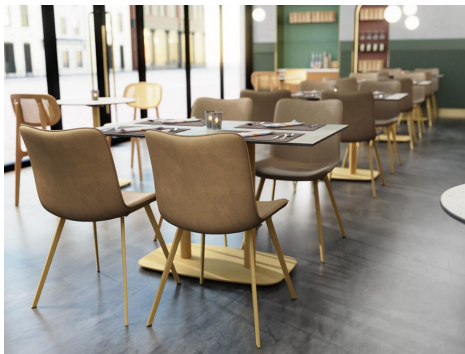

CHAIR SELDA