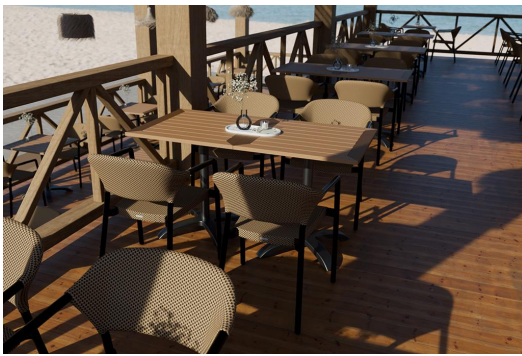

ARM CHAIR TALI