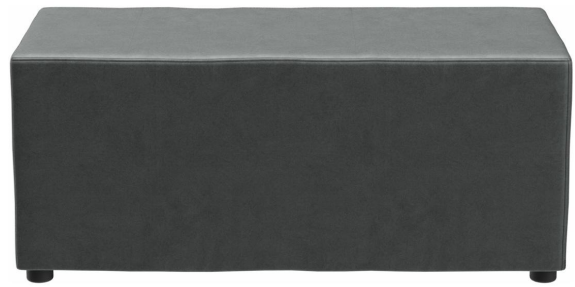

2-SEATER STOOL CORINA

Loungehöhe ca. 43cm /
Lounge height approx. 43cm /
Hauteur du salon env. 43cm

Hochwertige Verarbeitung /
High quality workmanship /
Finition de haute qualité

Vielseitig flexibel einsetzbar /
Versatile and flexible /
Utilisation polyvalente et flexible

The cube seat Corina has a lounge table height and is also available as a long bench. A simple seating option or a flexible addition to the existing seating group. Corina is part of the fabric collection and is therefore available in a variety of colors and cover materials.

€204.00

2-SEATER STOOL CORINA

Your chosen variant

Product details

Product Code:	102EYC
Model name:	Corina
Product type:	2-seater stool
Seating material:	fabric Cosyshine
Seating colour:	anthracite
Floor glider:	plastic gliders included
Assembly state:	completely assembled
Produced in Germany or Europe:	yes
Sustainable:	yes

Technical specifications

Product Code:	102EYC
Model name:	Corina
Product type:	2-seater stool
Application area:	indoors
Seat height:	43 cm
Seat width:	100 cm
Seat depth:	41 cm
Weight:	0.4 kg

2-SEATER STOOL CORINA